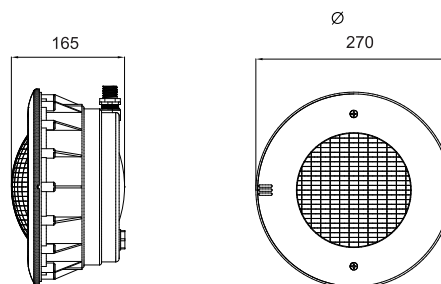

Designed to be used fully submerged underwater in fresh water swimming pools.

Model	Code	Type	LED - SMD	Front Plate	W	V	Cable (m)
603B	CX-50105	WW	144	ABS	18	12	2,5
604B	CX-50106	RGB	144	ABS	18	12	2,5
605B	CX-50107	WW	252	ABS	24	12	2,5
606B	CX-50108	RGB	252	ABS	24	12	2,5
603C	CX-50105	WW	1X18	ABS	18	12	2,5
604C	CX-50106	RGB	1X18	ABS	18	12	2,5
605C	CX-50107	WW	1X24	ABS	24	12	2,5
606C	CX-50108	RGB	1X24	ABS	24	12	2,5
RC	CX-50106-RC	REMOTE CONTROL FOR RGB LIGHT					

- Manufactured in polyamide and ABS, the unit can survive the typical chemical and temperature exposure of a swimming pool for year.
- Class III electric apparatus with very low voltage for safety (12V with alternating current).
- PAR56 lamp complying with IPX8 degree of protection (resistant to penetration of dust, solid bodies and humidity) at a nominal immersion depth of 2m.
- Environmental friendly
- Compared to a halogen lamp the LED uses much less energy
- Available for concrete and liner pools.
- Optional polished stainless steel face plate.
- 30,000 hours of LED lamp life.
- Supplied in color and white light.
- PAR56 lamps are available in 144 LED bulbs and 52 LED bulbs.
- With the color 252 LED bulbs model, a remote control is optional.