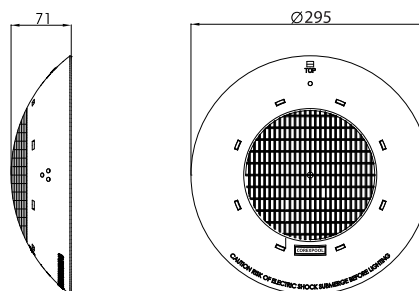

- Manufactured in polyamide and ABS, the unit can survive the typical chemical and temperature exposure of a swimming pool for years
- Readily fitted to any existing pool, as no niche is required for installation
- Anchored directly to the wall with a reinforced plastic cross, anchor plugs and screws
- Patented locking system and easy process of lamp substitution
- Available with 144 LED lamps.
- For concrete and prefabricated pools.
- CE certified by SGS.
- Compared to a halogen lamp the LED uses much less energy.
- Environmental friendly.
- Supplied in color and white light.
- Can be used without water.

Designed to be used fully submerged underwater in fresh water swimming pools.

Model	Code	Type	LED - SMD	Front Plate	W	V	Cable (m)
603B	CX-50105	WW	144	ABS	18	12	2,5
604B	CX-50106	RGB	144	ABS	18	12	2,5
605B	CX-50107	WW	252	ABS	24	12	2,5
606B	CX-50108	RGB	252	ABS	24	12	2,5
603C	CX-50105	WW	1X18	ABS	18	12	2,5
604C	CX-50106	RGB	1X18	ABS	18	12	2,5
605C	CX-50107	WW	1X24	ABS	24	12	2,5
606C	CX-50108	RGB	1X24	ABS	24	12	2,5
RC	CX-50106-RC	REMOTE CONTROL FOR RGB LIGHT					

- Manufactured in polyamide and ABS, the unit can survive the typical chemical and temperature exposure of a swimming pool for year.
- Class III electric apparatus with very low voltage for safety (12V with alternating current).
- PAR56 lamp complying with IPX8 degree of protection (resistant to penetration of dust, solid bodies and humidity) at a nominal immersion depth of 2m.
- Environmental friendly
- Compared to a halogen lamp the LED uses much less energy
- Available for concrete and liner pools.
- Optional polished stainless steel face plate.
- 30,000 hours of LED lamp life.
- Supplied in color and white light.
- PAR56 lamps are available in 144 LED bulbs and 52 LED bulbs.
- With the color 252 LED bulbs model, a remote control is optional.